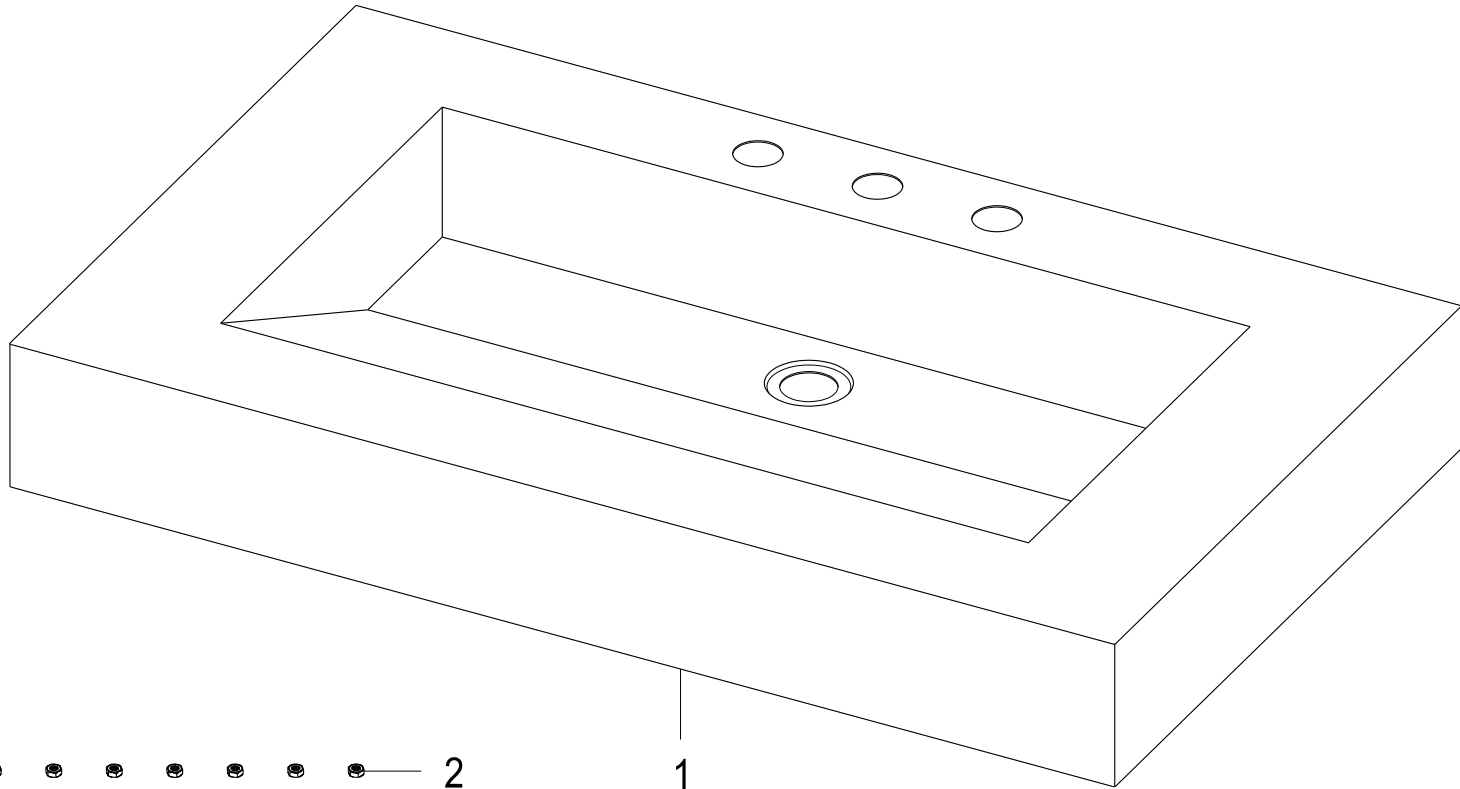

GLTS37225

Stainless Steel Self-Rimming Single Bowl Lavatory Sink

1

2

3

4